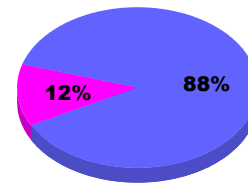

YTD Status Quo Clubs 2011-2012

Status Quo Clubs Compared to Status Quo Members

Legend: Status Quo Clubs (Cyan), Total Status Quo Members (Green)

MEMBERSHIP

Membership Results
2011-2012

Membership
2010-2011

Month	Net Memb Goal	Actual New Memb	Actual Dropped Memb	Gain/Loss of Memb	Gain/Loss of Memb
Jul/Aug/Sep		15	-7	8	-12
Totals		15	-7	8	-12

Membership Results 2011-2012

Goal, New, Dropped, Gain/Loss

Legend: Goal (Cyan), Actual (Green), Dropped (Yellow), Gain Loss (Magenta)

Comparison of Membership Gain/Loss

Current Year Compared to the Previous Year

Legend: Current Year (Cyan), Previous Year (Green)

Gender Comparison 2011-2012

Jul/Aug/Sep

Legend: Male (Blue), Female (Magenta)